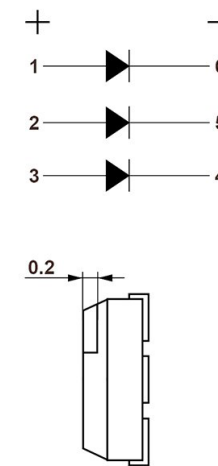

ILED-FLE24VHPOW19XX

High power High CRI LED strip for basic applications with maximum lumen requirements.

IP43 for indoor use only.

Can be cut and re-soldered every 5cm (6 LEDs).

Supplied in 5m reel package, can be extended up to maximum 8m without lumen loss.

LedStrip

24V

3000K

4000K

Epistar

Input Voltage	24V
Power Output Max	28.8W/m
Lumen Output Max	2600lm/m
Lumen Output 3000K	1960-2400lm/m
Lumen Output 4000K	2000-2600lm/m

Led Density	120/m
Chip type	Epistar 5050
Beam Angle	120°
Width	12mm
Reel Length	5m
Cut length	12.5cm
IP	43
Working Temperature	-35 to 60°C
Warranty	2 Years