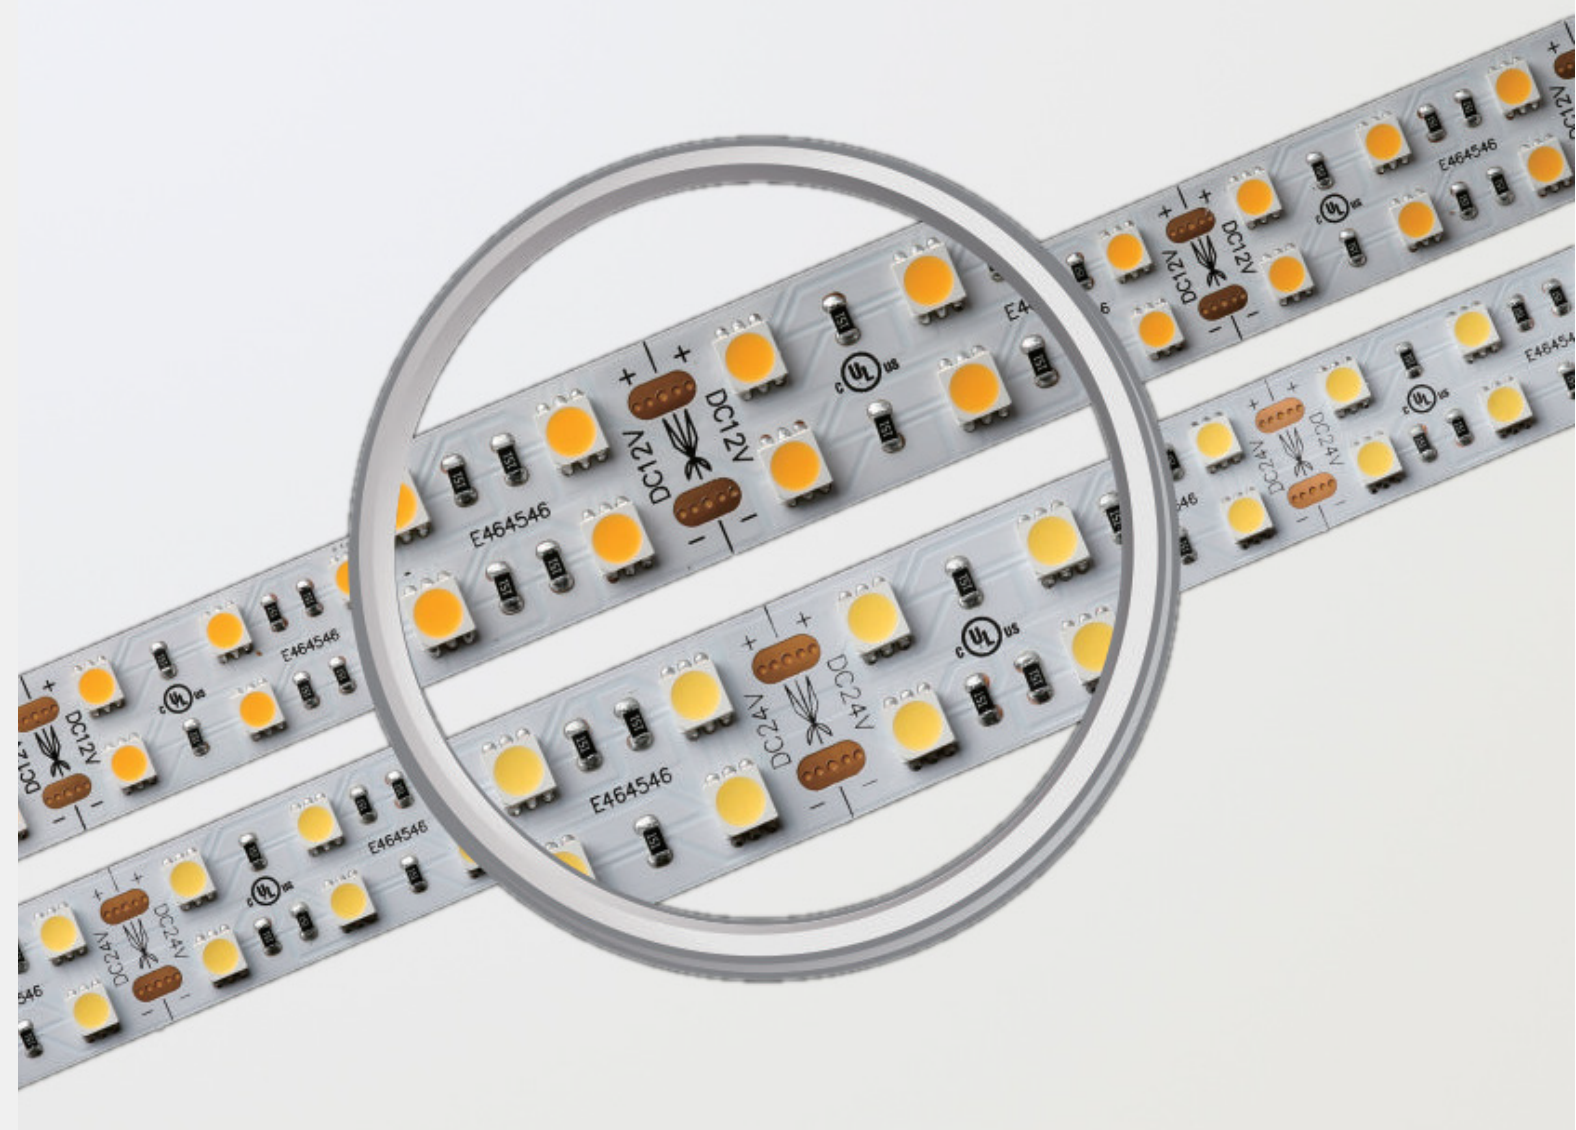

ILED-FLE24VHPOW19XX

High power High CRI LED strip for basic applications with maximum lumen requirements.

IP43 for indoor use only.

Can be cut and re-soldered every 5cm (6 LEDs).

Supplied in 5m reel package, can be extended up to maximum 8m without lumen loss.

LedStrip

24V

3000K

4000K

Epistar

Input Voltage	24V
Power Output Max	28.8W/m
Lumen Output Max	2600lm/m
Lumen Output 3000K	1960-2400lm/m
Lumen Output 4000K	2000-2600lm/m

Led Density	120/m
Chip type	Epistar 5050
Beam Angle	120°
Width	12mm
Reel Length	5m
Cut length	12.5cm
IP	43
Working Temperature	-35 to 60°C
Warranty	2 Years