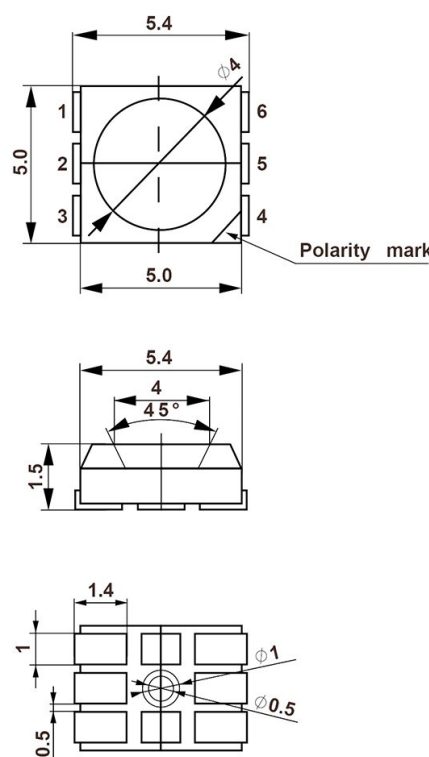

ILED-FLE24VHPOW19XX

High power High CRI LED strip for basic applications with maximum lumen requirements.

IP43 for indoor use only.

Can be cut and re-soldered every 5cm (6 LEDs).

Supplied in 5m reel package, can be extended up to maximum 8m without lumen loss.

LedStrip

24V

3000K

4000K

Epistar

Input Voltage	24V
Power Output Max	28.8W/m
Lumen Output Max	2600lm/m
Lumen Output 3000K	1960-2400lm/m
Lumen Output 4000K	2000-2600lm/m

Led Density	120/m
Chip type	Epistar 5050
Beam Angle	120°
Width	12mm
Reel Length	5m
Cut length	12.5cm
IP	43
Working Temperature	-35 to 60°C
Warranty	2 Years