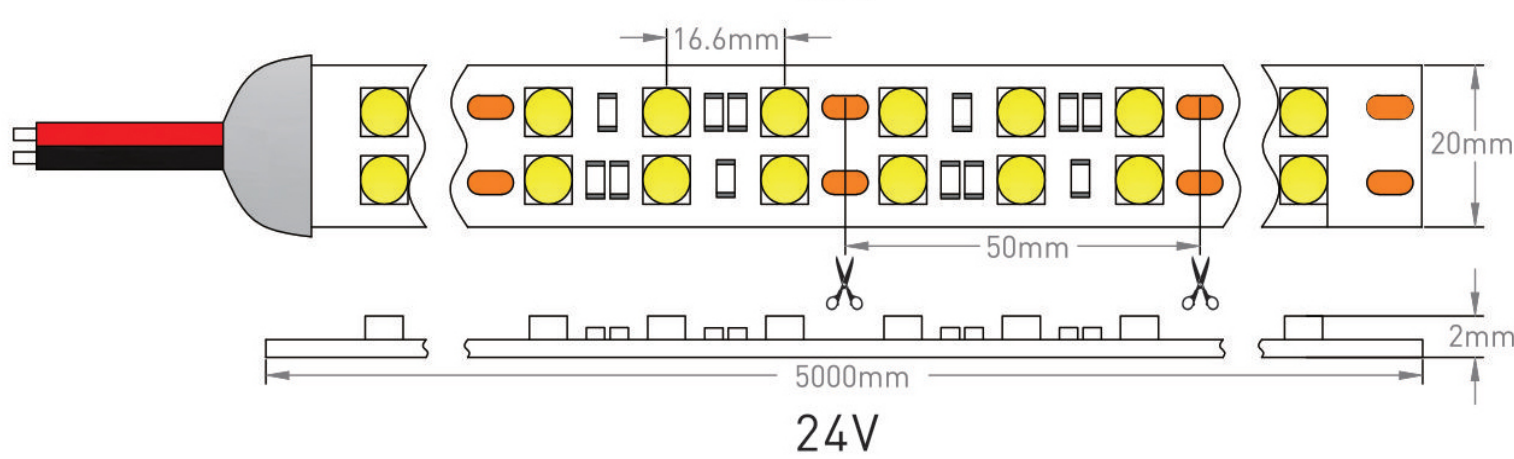

ILED-FLE24VHPOW19XX

High power High CRI LED strip for basic applications with maximum lumen requirements.

IP43 for indoor use only.

Can be cut and re-soldered every 5cm (6 LEDs).

Supplied in 5m reel package, can be extended up to maximum 8m without lumen loss.

LedStrip

24V

3000K

4000K

Epistar

Input Voltage	24V
Power Output Max	28.8W/m
Lumen Output Max	2600lm/m
Lumen Output 3000K	1960-2400lm/m
Lumen Output 4000K	2000-2600lm/m

Led Density	120/m
Chip type	Epistar 5050
Beam Angle	120°
Width	12mm
Reel Length	5m
Cut length	12.5cm
IP	43
Working Temperature	-35 to 60°C
Warranty	2 Years