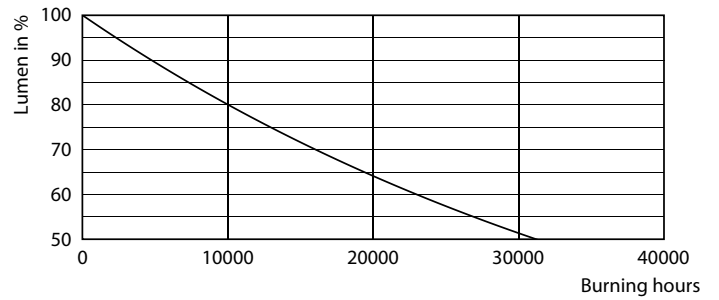

Classic filament LED candles and lusters

Lifetime

15K LMP