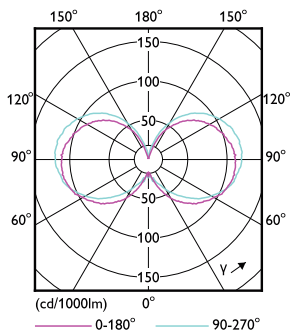

LEDbulb CLA WGD CRI90