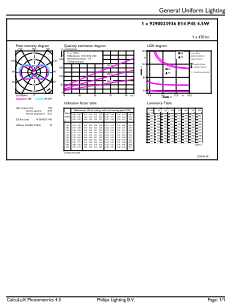

Photometric data

LEDbulb CLA 4,5W P45 E14 927 922 CL