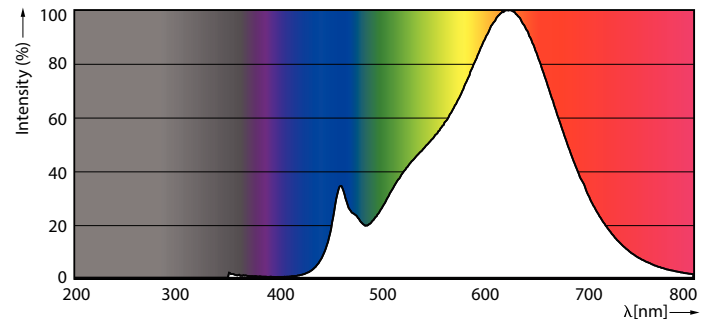

LEDbulb CLA 4,5W P45 E14 927 922 CL