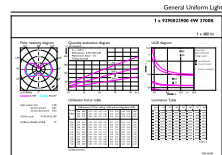

Photometric data

General Uniform Lighting

LEDcapsule MV 4W G9 827

LEDcapsule MV 4W G9 827