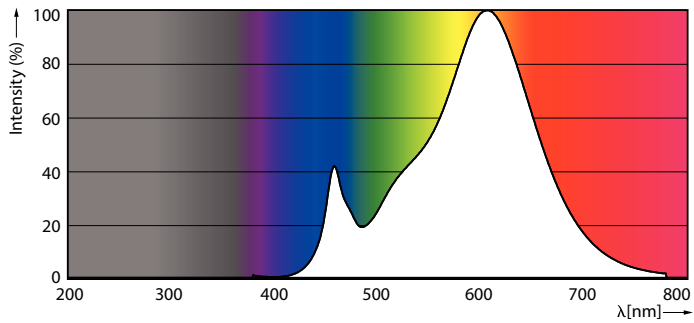

CorePro LEDcapsule MV

Product Data

Full product code	871869976673300
Order product name	CorePro LEDcapsuleMV 4-40W G9 827 D
EAN/UPC - Product	8718699766733
Order code	929002390002
Numerator - Quantity Per Pack	1

Numerator - Packs per outer box	12
Material Nr. (12NC)	929002390002
Net Weight (Piece)	0.012 kg

Dimensional drawing

Product	D	C
CorePro LEDcapsuleMV 4-40W G9 827 D	18 mm	59 mm

Photometric data

General Uniform Lighting

LEDcapsule MV 4W G9 827

LEDcapsule MV 4W G9 827