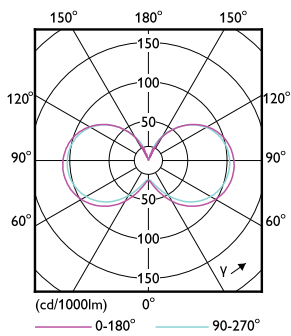

LEDcapsule MV 2,6W G9